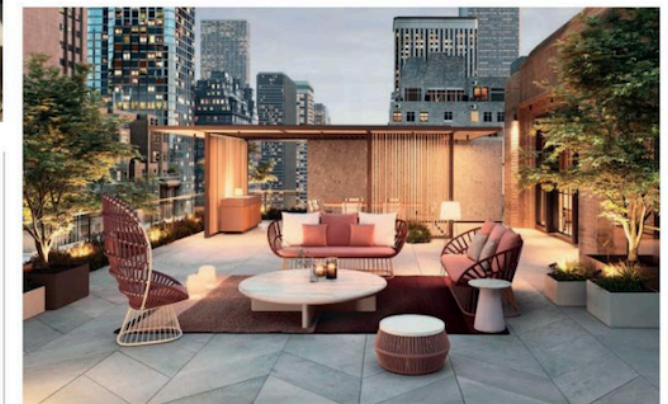

METEO

ZIGZAG

his son Dion Neutra's VDL11 research house and home.

Kettal Pavilions add structure with functionality, providing shelter through cooling shade and protection from the rain and wind. The pavilions can be fully open or closed in inclement weather and when not in use. The sides come in a choice of louvers or electric mini louvers, while all come with a ceramic floor and a ceiling skylight, and the integral electrical system is controlled via an app.

Kettal Meteo is a sleek and stylish modern telescopic parasol. A basic model uses a manual pulley system, and a high-end model uses an integrated gas piston. The base plates come in sheet metal or iron casing and Kettal's own range of sunshade material. It also comes with a planter.

Add to this a Kettal Zig Zag multi-functional ceramic coffee topped table that easily turns into a fire or a barbecue. Finish it all off with planter and stools, that are available in small, medium, and large, et voilà, you are all set for a super stay home, stay safe summer.