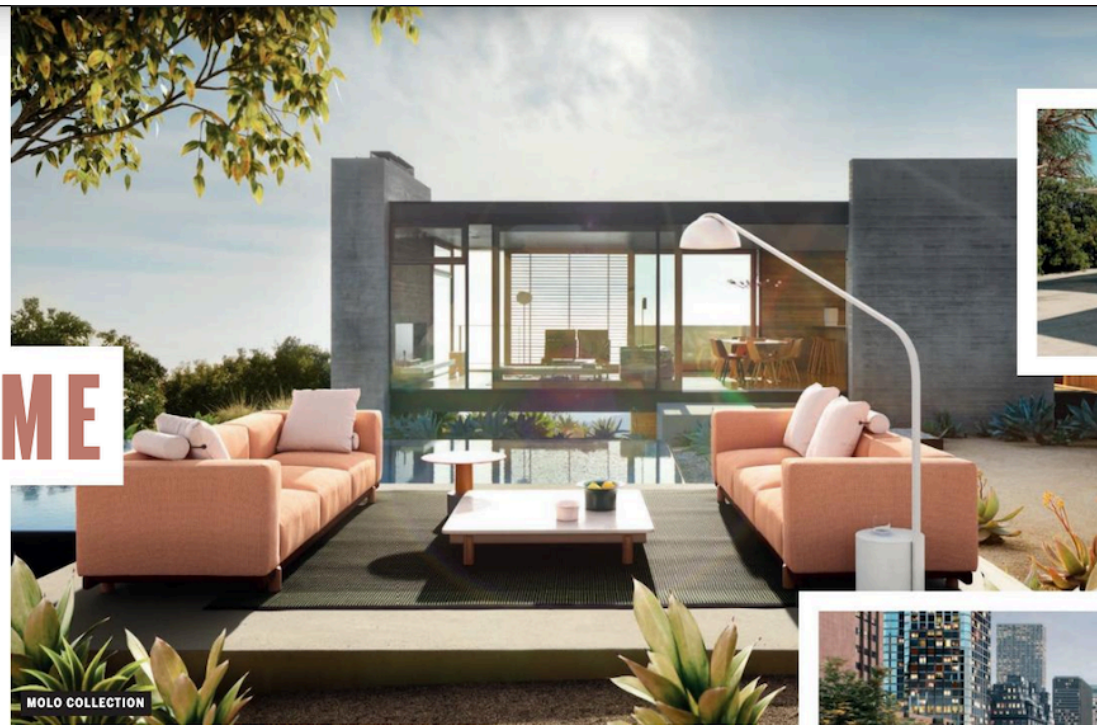

Mood lighting

The new LED Dots Collection of outdoor lights mimics sleek interior lighting and lends a contemporary feel to the outdoors. They look fantastic as part of a furniture grouping, as well as when used to denote walkways and level changes. Manufactured in aluminium, they are

MOLO COLLECTION

available as a floor lamp with a circular base that can be fixed or freestanding, and as a lamp with a planter base. The light highlights the plant and its surroundings. Its heights can be adjusted, and the light head is directional. Both come in 30 aluminium colour options.

METEO

ZIGZAG

his son Dion Neutra's VDL11 research house and home.

Kettal Pavilions add structure with functionality, providing shelter through cooling shade and protection from the rain and wind. The pavilions can be fully open or closed in inclement weather and when not in use. The sides come in a choice of louvers or electric mini louvers, while all come with a ceramic floor and a ceiling skylight, and the integral electrical system is controlled via an app.

Kettal Meteo is a sleek and stylish modern telescopic parasol. A basic model uses a manual pulley system, and a high-end model uses an integrated gas piston. The base plates come in sheet metal or iron casing and Kettal's own range of sunshade material. It also comes with a planter.